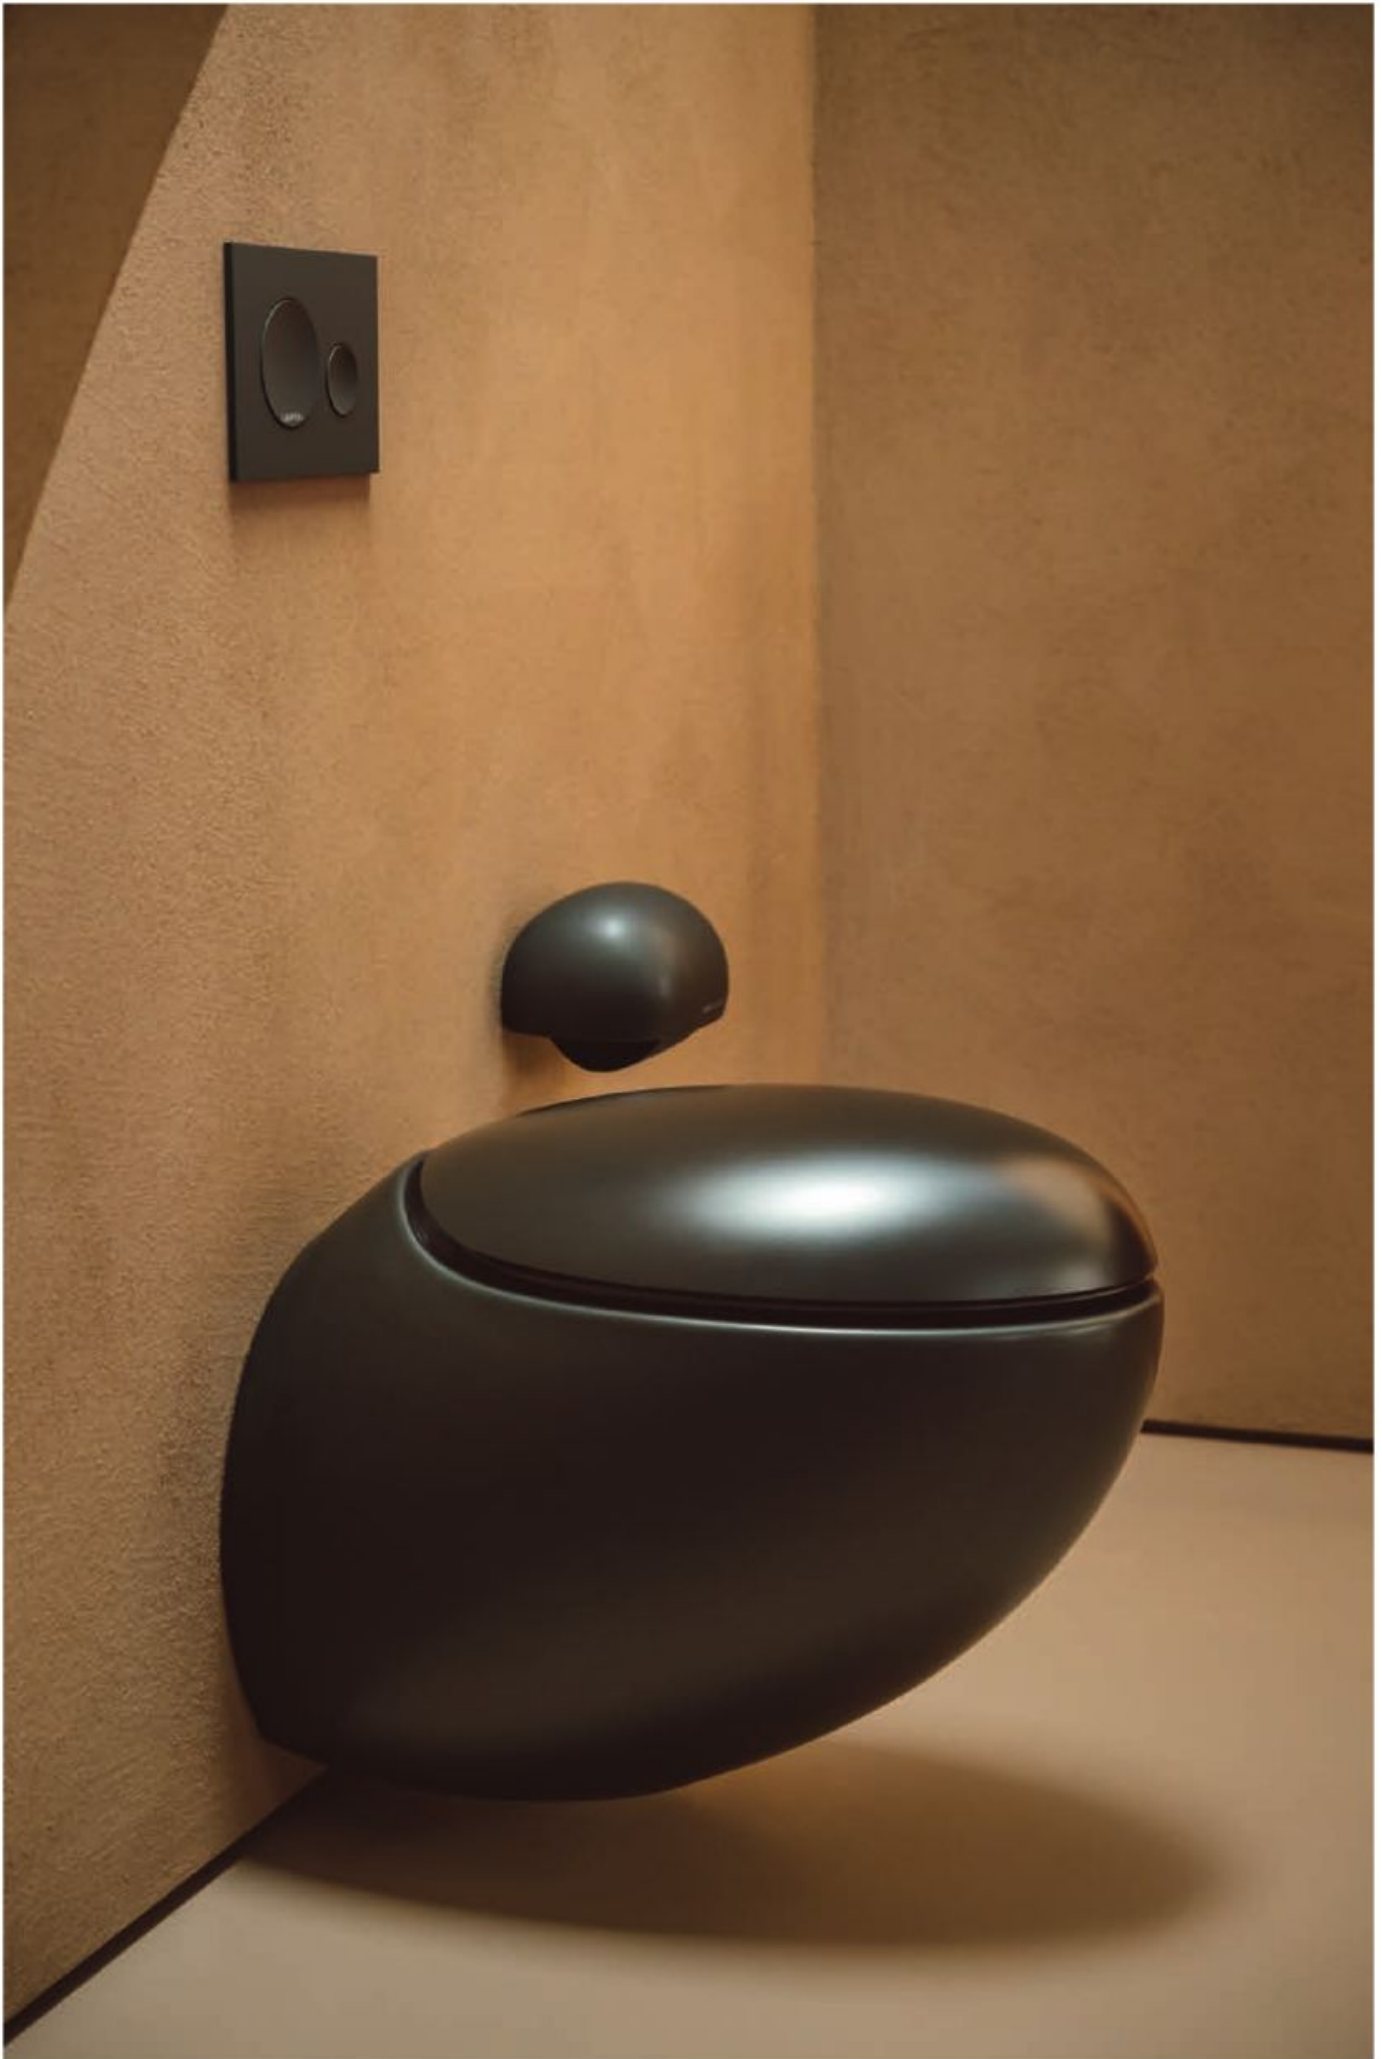

Washbasin H818974
Drawer element [H430342](#) Mirror with illuminated frame [H430503](#)

Washbasin [H818974](#)

Drawer element [H430342](#) Mirror with illuminated frame [H430503](#)

Mirror with illuminated frame [H430503](#)

Towel holder [H870976](#)

Washbasin [H818974](#) Drawer element [H430342](#) Mirror with illuminated frame [H4305031](#)

Drawer element [H430342](#)

Bathtub [H220972](#) Shelf [H870972](#) Towel holder [H870976](#)