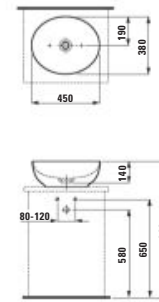

H818975

Bowl washbasin, oval, incl. ceramic drain valve

Waschtisch-Schale, oval, inkl. Keramikabdeckung für Ablaufventil

Vasque à poser, ovale, avec cache-bonde en céramique

Bacinella, ovale, incl. valvola di scarico in ceramica

Colours/Farben/Couleurs/Colori .400 .188 .716 .757

Options/Optionen/Options/Opzioni .112

H826971

Cistern, rear water inlet (left top)

Spülkasten, Wasseranschluss hinten (links oben)

Réservoir, raccord d'eau à l'arrière (en haut à gauche)

Cassetta di risciacquo, alimentazione dell'acqua (sinistra in alto)

Colours/Farben/Couleurs/Colori .400 .188 .716 .757

Options/Optionen/Options/Opzioni .981