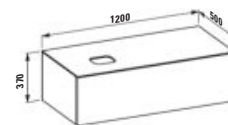

H431310

Drawer element 1200, 1 drawer, with cut-out left, Calce Avorio top with tap cut-out, matches washbasin H818977/8

Schubladenelement 1200, 1 Schublade, Ausschnitt links, Calce Avorio Top inkl. gebohrtes Hahnloch, passend zu Waschtisch H818977/8

Élément de tiroir 1200, 1 tiroir, avec découpe à gauche, top Calce Avorio, trou pré-percé pour la robinetterie, pour lavabos H818977/8

Elemento cassetto 1200, 1 cassetto, con taglio a sinistra, piano Calce Avorio con taglio rubinetteria, adatto al lavabo H818977/8

Colours/Farben/Couleurs/Colori
.250 .260 .630 .990 .999