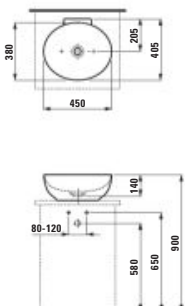

H818976

Bowl washbasin with overflow channel, oval, incl. ceramic drain valve

Waschtisch-Schale mit Überlaufkanal, oval, inkl. Keramikabdeckung für Ablaufventil

Vasque à poser avec trop-plein, ovale, avec cache-bonde en céramique

Bacinella con canale di troppopieno, ovale, incl. valvola di scarico in ceramica

Colours/Farben/Couleurs/Colori .400.188.716.757

Options/Optionen/Options/Opzioni .109