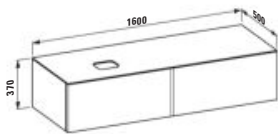

H432355

Drawer element 1600, 2 drawers, with cut-out left, Marrone Naturale top with tap cut-out, matches washbasin H818975/6, H818977/8

Schubladenelement 1600, 2 Schubladen, Ausschnitt links, Marrone Naturale Top inkl. gebohrtes Hahnloch, passend zu Waschtisch H818975/6, H818977/8

Élément de tiroir 1600, 2 tiroirs, avec découpe à gauche, top Marrone Naturale, trou pré-percé pour la robinetterie, pour lavabos H818975/6, H818977/8

Elemento cassetto 1600, 2 cassetti, con taglio a sinistra, piano Marrone Naturale con taglio rubinetteria, adatto al lavabo H818975/6, H818977/8

Colours/Farben/Couleurs/Colori .250 .260 .630 .990 .999