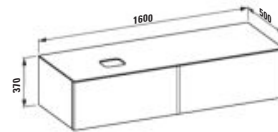

H430353

Drawer element 1600, 2 drawers, with cut-out right, matches washbasin H818975/6, H818977/8

Schubladenelement 1600, 2 Schubladen, Ausschnitt rechts, passend zu Waschtisch H818975/6, H818977/8

Élément de tiroir 1600, 2 tiroirs, avec découpe à droite, pour lavabos H818975/6, H818977/8

Elemento cassetto 1600, 2 cassetti, con taglio a destra, adatto al lavabo H818975/6, H818977/8

Colours/Farben/Couleurs/Colori .269 .270 .429