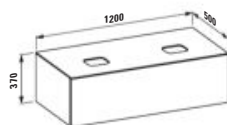

H430354

Drawer element 1600, 2 drawers, with cut-out left and right, matches washbasin H818975/6, H818977/8
Schubladenelement 1600, 2 Schubladen, Ausschnitt links und rechts, passend zu Waschtisch H818975/6, H818977/8

Élément de tiroir 1600, 2 tiroirs, avec découpe à gauche et à droite, pour lavabos H818975/6, H818977/8

Elemento cassetto 1600, 2 cassetti, con taglio a sinistra e a destra, adatto al lavabo H818975/6, H818977/8

Colours/Farben/Couleurs/Colori
.269 .270 .429

H431316

Drawer element 1200, 1 drawer, with cut-out left, Calce Avorio top with tap cut-out, matches washbasin H818975/6

Schubladenelement 1200, 1 Schublade, Ausschnitt links, Calce Avorio Top inkl. gebohrtes Hahnloch, passend zu Waschtisch H818975/6

Élément de tiroir 1200, 1 tiroir, avec découpe à gauche, top Calce Avorio, trou pré-percé pour la robinetterie, pour lavabos H818975/6

Elemento cassetto 1200, 1 cassetto, con taglio a sinistra, piano Calce Avorio con taglio rubinetteria, adatto al lavabo H818975/6

Colours/Farben/Couleurs/Colori
.250 .260 .630 .990 .999

H431300

Drawer element 1200, 1 drawer, without cut-out, Calce Avorio top
Schubladenelement 1200, 1 Schublade, ohne Ausschnitt, Calce Avorio Top

Élément de tiroir 1200, 1 tiroir, sans découpe, top Calce Avorio

Elemento cassetto 1200, 1 cassetto, senza taglio, piano Calce Avorio

Colours/Farben/Couleurs/Colori
.250 .260 .630 .990 .999

H431317

Drawer element 1200, 1 drawer, with cut-out right, Calce Avorio top with tap cut-out, matches washbasin H818975/6

Schubladenelement 1200, 1 Schublade, Ausschnitt rechts, Calce Avorio Top inkl. gebohrtes Hahnloch, passend zu Waschtisch H818975/6