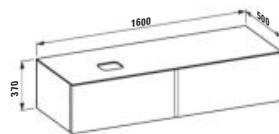

H432353

Drawer element 1600, 2 drawers, with cut-out right, Marrone Naturale top, matches washbasin H818975/6, H818977/8

Schubladenelement 1600, 2 Schubladen, Ausschnitt rechts, Marrone Naturale Top, passend zu Waschtisch H818975/6, H818977/8

Élément de tiroir 1600, 2 tiroirs, avec découpe à droite, top Marrone Naturale, pour lavabos H818975/6, H818977/8

Elemento cassetto 1600, 2 cassetti, con taglio a destra, piano Marrone Naturale, adatto al lavabo H818975/6, H818977/8

Colours/Farben/Couleurs/Colori .250 .260 .630 .990 .999