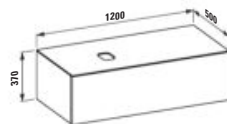

H430323

Drawer element 1200, 1 drawer, with cut-out right, matches washbasin H818974

Schubladenelement 1200, 1 Schublade, Ausschnitt rechts, passend zu Waschtisch H818974

Élément de tiroir 1200, 1 tiroir, avec découpe à droite, pour lavabo H818974

Elemento cassetto 1200, 1 cassetto, con taglio a destra, adatto al lavabo H818974

Colours/Farben/Couleurs/Colori .269 .270 .429