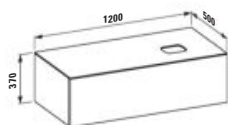

H430354

Drawer element 1600, 2 drawers, with cut-out left and right, matches washbasin H818975/6, H818977/8
Schubladenelement 1600, 2 Schubladen, Ausschnitt links und rechts, passend zu Waschtisch H818975/6, H818977/8

Élément de tiroir 1600, 2 tiroirs, avec découpe à gauche et à droite, pour lavabos H818975/6, H818977/8

Elemento cassetto 1600, 2 cassetti, con taglio a sinistra e a destra, adatto al lavabo H818975/6, H818977/8

Colours/Farben/Couleurs/Colori
.269 .270 .429

H431316

Drawer element 1200, 1 drawer, with cut-out left, Calce Avorio top with tap cut-out, matches washbasin H818975/6

Schubladenelement 1200, 1 Schublade, Ausschnitt links, Calce Avorio Top inkl. gebohrtes Hahnloch, passend zu Waschtisch H818975/6

Élément de tiroir 1200, 1 tiroir, avec découpe à gauche, top Calce Avorio, trou pré-percé pour la robinetterie, pour lavabos H818975/6

Elemento cassetto 1200, 1 cassetto, con taglio a sinistra, piano Calce Avorio con taglio rubinetteria, adatto al lavabo H818975/6

Colours/Farben/Couleurs/Colori
.250 .260 .630 .990 .999

H431300

Drawer element 1200, 1 drawer, without cut-out, Calce Avorio top
Schubladenelement 1200, 1 Schublade, ohne Ausschnitt, Calce Avorio Top

Élément de tiroir 1200, 1 tiroir, sans découpe, top Calce Avorio

Elemento cassetto 1200, 1 cassetto, senza taglio, piano Calce Avorio

Colours/Farben/Couleurs/Colori
.250 .260 .630 .990 .999

H431317

Drawer element 1200, 1 drawer, with cut-out right, Calce Avorio top with tap cut-out, matches washbasin H818975/6

Schubladenelement 1200, 1 Schublade, Ausschnitt rechts, Calce Avorio Top inkl. gebohrtes Hahnloch, passend zu Waschtisch H818975/6