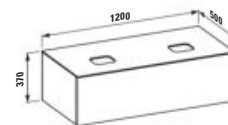

H431318

Drawer element 1200, 1 drawer, with cut-out left and right, Calce Avorio top with tap cut-out, matches washbasin H818975/6

Schubladenelement 1200, 1 Schublade, Ausschnitt links und rechts, Calce Avorio Top inkl. gebohrtes Hahnloch, passend zu Waschtisch H818975/6

Élément de tiroir 1200, 1 tiroir, avec découpe à gauche et à droite, top Calce Avorio, trou pré-percé pour la robinetterie, pour lavabos H818975/6

Elemento cassetto 1200, 1 cassetto, con taglio a sinistra e a destra, piano Calce Avorio con taglio rubinetteria, adatto al lavabo H818975/6

Colours/Farben/Couleurs/Colori
.250 .260 .630 .990 .999