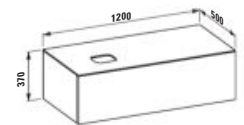

H432330

Drawer element 1600, 2 drawers, without cut-out, Marrone Naturale top

Schubladenelement 1600, 2 Schubladen, ohne Ausschnitt, Marrone Naturale Top

Élément de tiroir 1600, 2 tiroirs, sans découpe, top Marrone Naturale

Elemento cassetto 1600, 2 cassette, senza taglio, piano Marrone Naturale

Colours/Farben/Couleurs/Colori .250 .260 .630 .990 .999