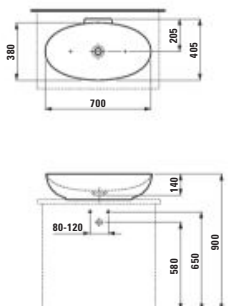

H818978

Bowl washbasin with overflow channel, oval, incl. ceramic drain valve

Waschtisch-Schale mit Überlaufkanal, oval, inkl. Keramikabdeckung für Ablaufventil

Vasque à poser avec trop-plein, ovale, avec cache-bonde en céramique

Bacinella con canale di troppopieno, ovale, incl. valvola di scarico in ceramica

Colours/Farben/Couleurs/Colori .400.188.716.757

Options/Optionen/Options/Opzioni .109